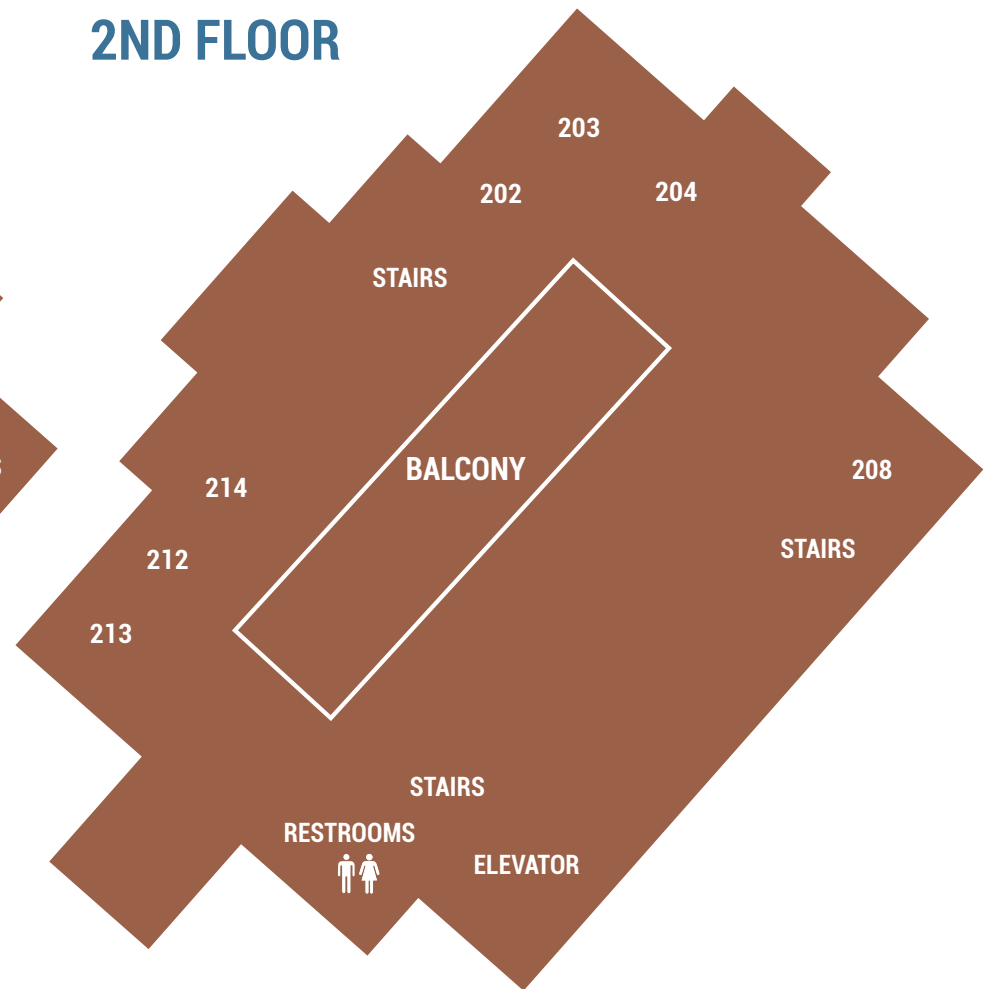

Old Fort Baptist Church Campus Map

WORSHIP CENTER 1ST FLOOR

WORSHIP CENTER 2ND FLOOR

CHRISTIAN LIFE CENTER & ANNEX LOWER LEVEL

CHRISTIAN LIFE CENTER & CHURCH OFFICE UPPER LEVEL

UPSTAIRS

DOWNSTAIRS