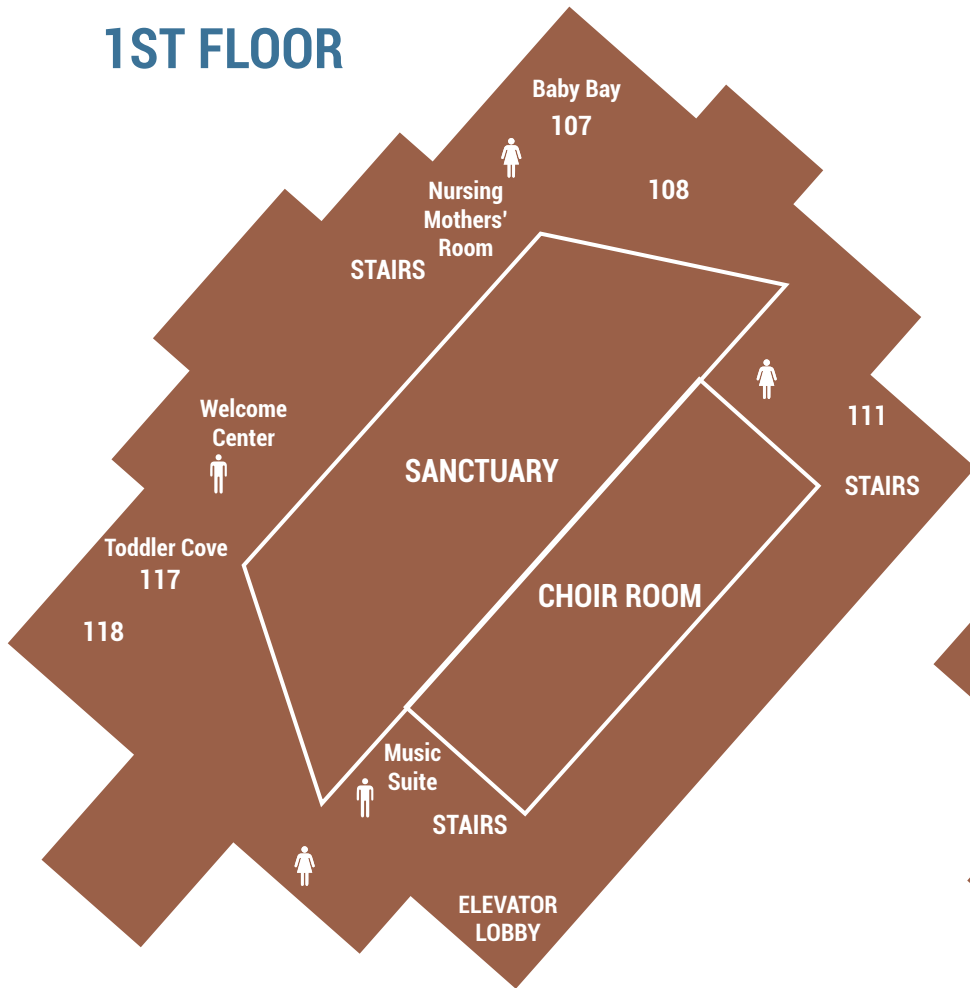

Old Fort Baptist Church Campus Map

WORSHIP CENTER 1ST FLOOR

WORSHIP CENTER 2ND FLOOR

CHRISTIAN LIFE CENTER & ANNEX LOWER LEVEL

CHRISTIAN LIFE CENTER & CHURCH OFFICE UPPER LEVEL

UPSTAIRS

DOWNSTAIRS