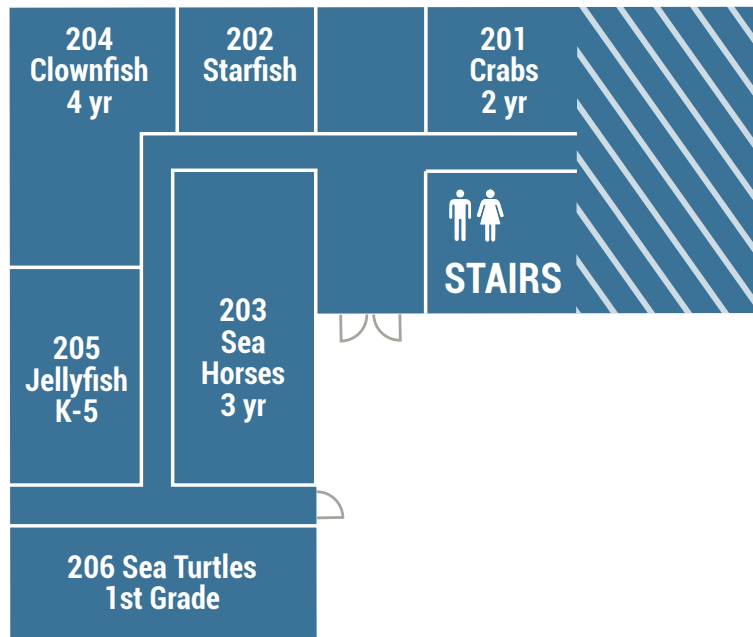

Old Fort Baptist Church Campus Map

WORSHIP CENTER 1ST FLOOR

WORSHIP CENTER 2ND FLOOR

CHRISTIAN LIFE CENTER & ANNEX LOWER LEVEL

CHRISTIAN LIFE CENTER & CHURCH OFFICE UPPER LEVEL

UPSTAIRS

DOWNSTAIRS